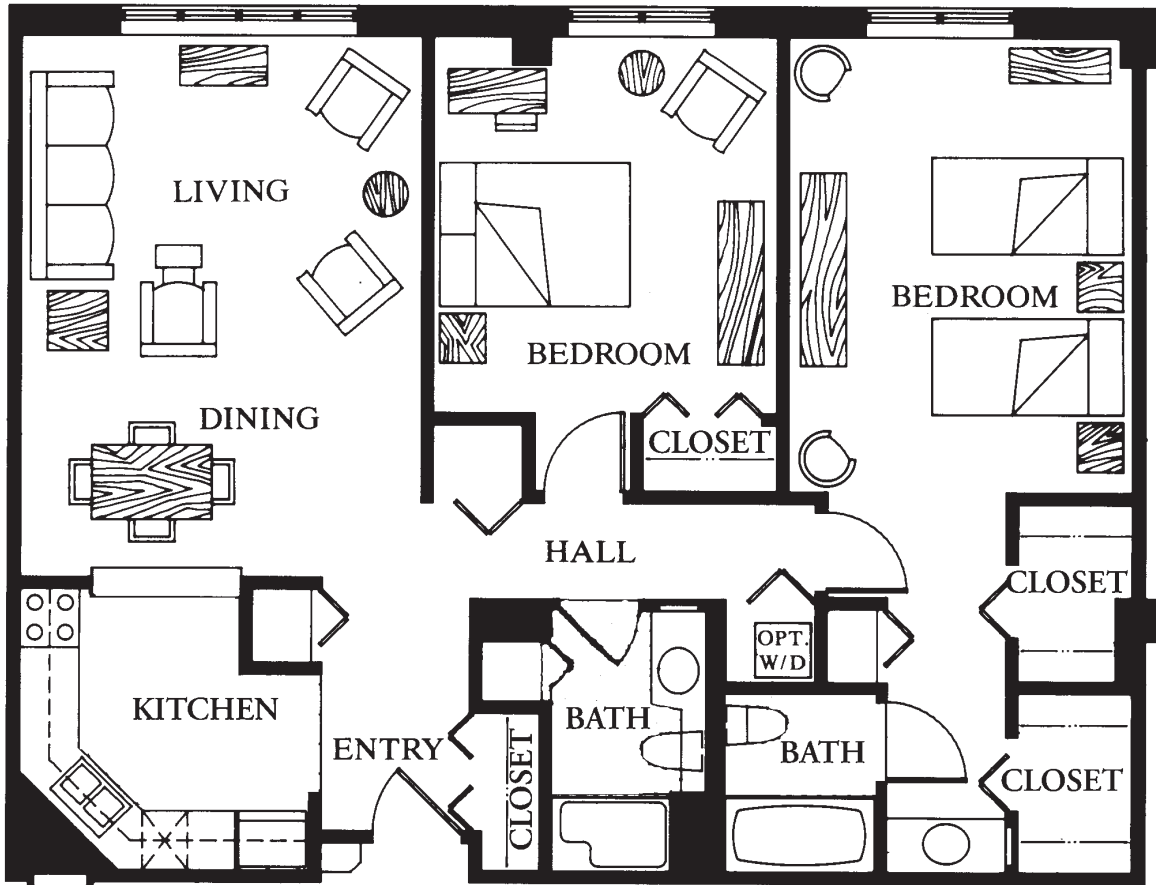

Aspen – West Apartments

1 bedroom – 1 bath
675 sq. feet

Harwood Place
Retirement Community
A member of LutheranLiving Services

Dogwood – West Apartments

2 bedroom – 2 bath
1100 sq. feet

Harwood Place
Retirement Community