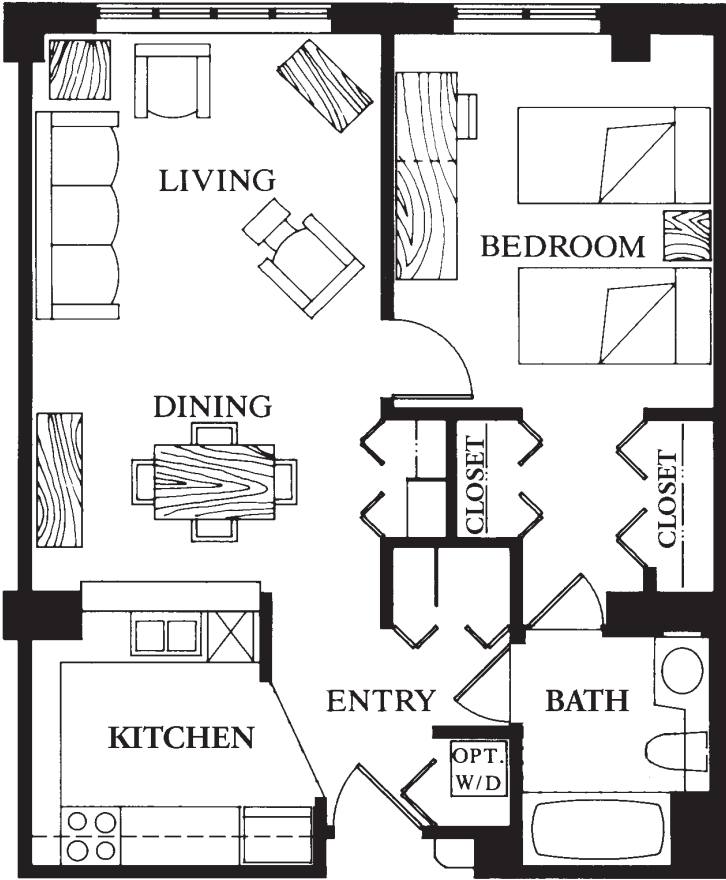

Aspen – West Apartments

1 bedroom – 1 bath
675 sq. feet

Harwood Place
Retirement Community
A member of LutheranLiving Services

Dogwood – West Apartments

2 bedroom – 2 bath
1100 sq. feet

Harwood Place
Retirement Community